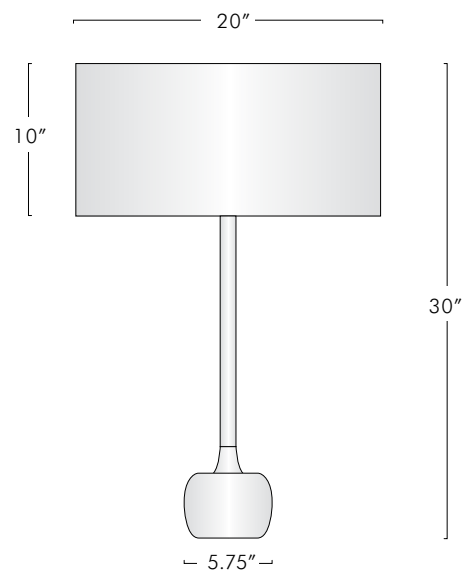

DIMMABLE
2700K