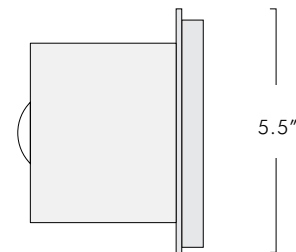

GLAÇON SINGLE VANITY SCONCE

DESCRIPTION

The Glaçon Single Vanity Sconce is machined from solid brass. All parts are hand polished and patina'd. The lead crystal is hand carved and surrounds a mirrored bul. This can be used as a sconce or a ceiling flush mount.

FINISHES

Shown in Oil Rubbed Bronze (standard). Please inquire about our other finishes. Note: All finishes may vary slightly.

SHADE

Lead Crystal.

MODEL #	DIMENSIONS	NET WT.
1 8 2 6	5.5 W x 4.15 D x 5.5 H	5 lbs

BACK PLATE / J-BOX

5.5"W x 5.5"H / Top to J-Box center: 2.75"

ELECTRICAL

1 x E12 40W - 60 W Max - LED Available

5.5"

4.15"