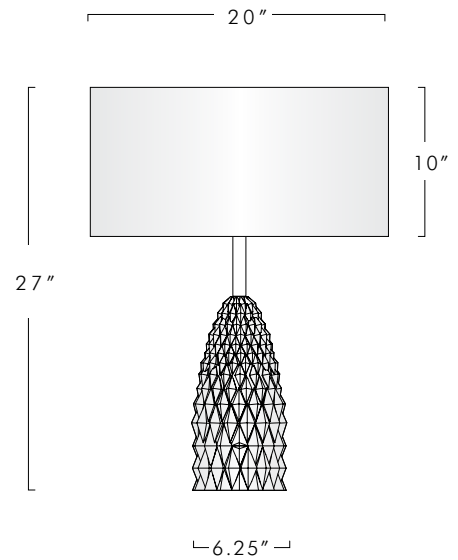

**FINISHES**

Shown in Oil Rubbed Bronze (standard). Please inquire about our other finishes. Note: All finishes may vary slightly.

**SHADE**

Ivory Silk.

**MODEL #**

1 8 3 4

**DIMENSIONS**

20 DIA x 27 H

**NET WT.**

28 lbs

**ELECTRICAL**

1 x E26 8W LED Bulb - 75W Max - LED Standard

DIMMABLE  
2700K