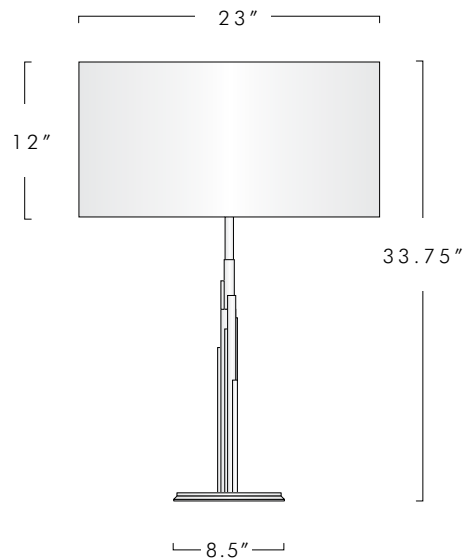

ELECTRICAL

1 x E26 8W LED - 75W Max - LED Standard