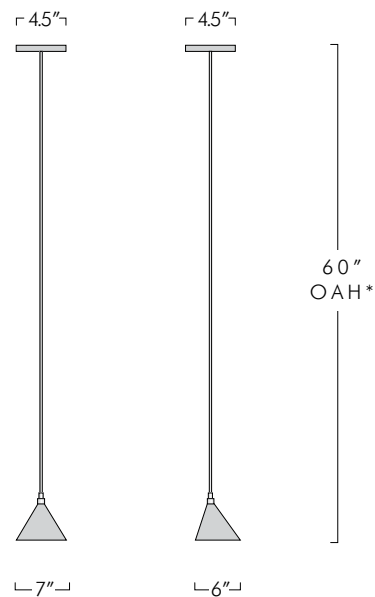

VICHY PENDANT

DESCRIPTION

The Vichy Pendant consists of a triangular pyramidal shade, made by hand of thick walled brass. All parts are hand polished and patina'd. The exterior is finished in Black Bronze and the interior is Lite Antique Bronze.

FINISHES

Shown as Black Bronze and Lite Antique Bronze.
Please note: All finishes may vary slightly.

SHADE

Brass.

MODEL

1 7 6 2

DIMENSIONS

7 W x 6 D x 60 OAH*

NET WT.

5 lbs

CEILING PLATE

4.5" Diameter

ELECTRICAL

1 x G9 40w - 40w Max. LED Available

*Custom drop lengths can be specified.

DIMMABLE
2700K